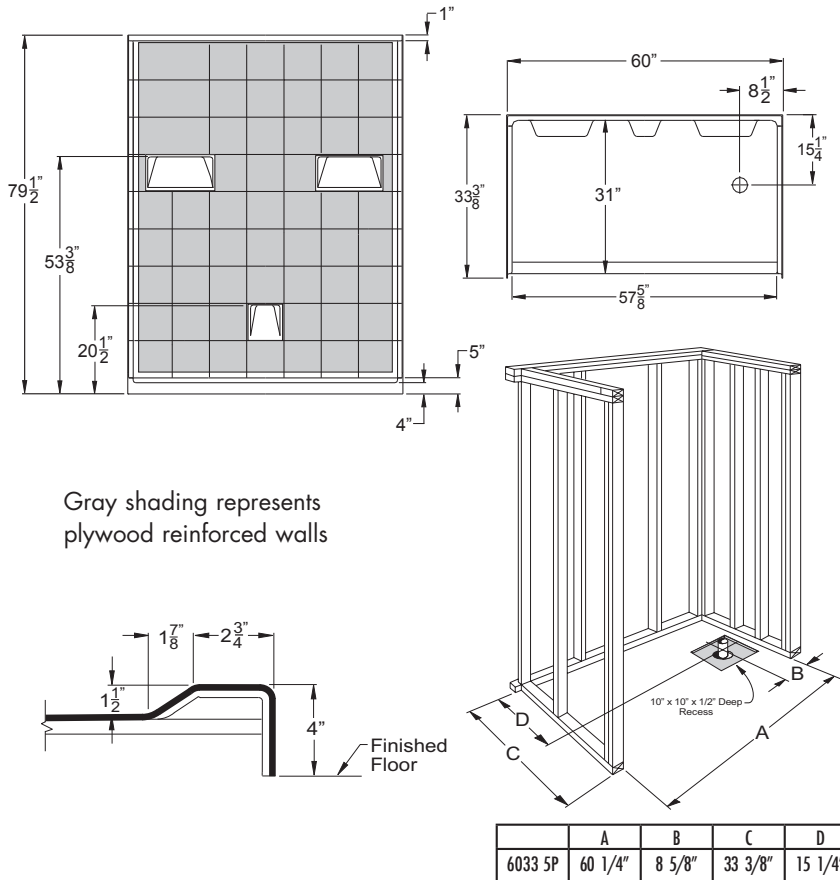

RBS 6033 SH 5P 4.0 LR

OD: 60" x 33.375" x 79.5"

Enclosure: up to 57.75" x 71"

Threshold: 4" Easy Step Dam

Handed By: Left or Right Drain

Weight: 437

Load Factor: 2.4

Truck Load Factor: .64

CODE COMPLIANCE

IPC, UPC, ANSI Z 124.2, NAHB, HUD, FHA

SAFETY FEATURES

- Plywood Reinforced Walls - For Placing Grab Bars & Seats Anywhere!
- Barrier Free or Easy Step Dam
- Grip Sure™ Floor

CONTRACTOR FRIENDLY FEATURES

- Installs from the Front
- Integral Self-Locating Metal Guide Pins
- Precision Fit Seams
- Seam Becomes Grout-Line
- Pre-Leveled Base™ - No Mudset Required (Barrier Free units only)
- Compact, Durable Individual Carton Packaging for Easy Handling at the Jobsite
- Heavy Duty Crating protects product in transit.

RBS 6033 SH 5P 4.0 LR

OD: 60" x 33.375" x 79.5"
 Enclosure: up to 57.75" x 71"
 Threshold: 4" Easy Step Dam
 Handed By: Left or Right Drain

PACKAGING DETAILS

- Compact, Durable Carton Packaging for Easy Handling